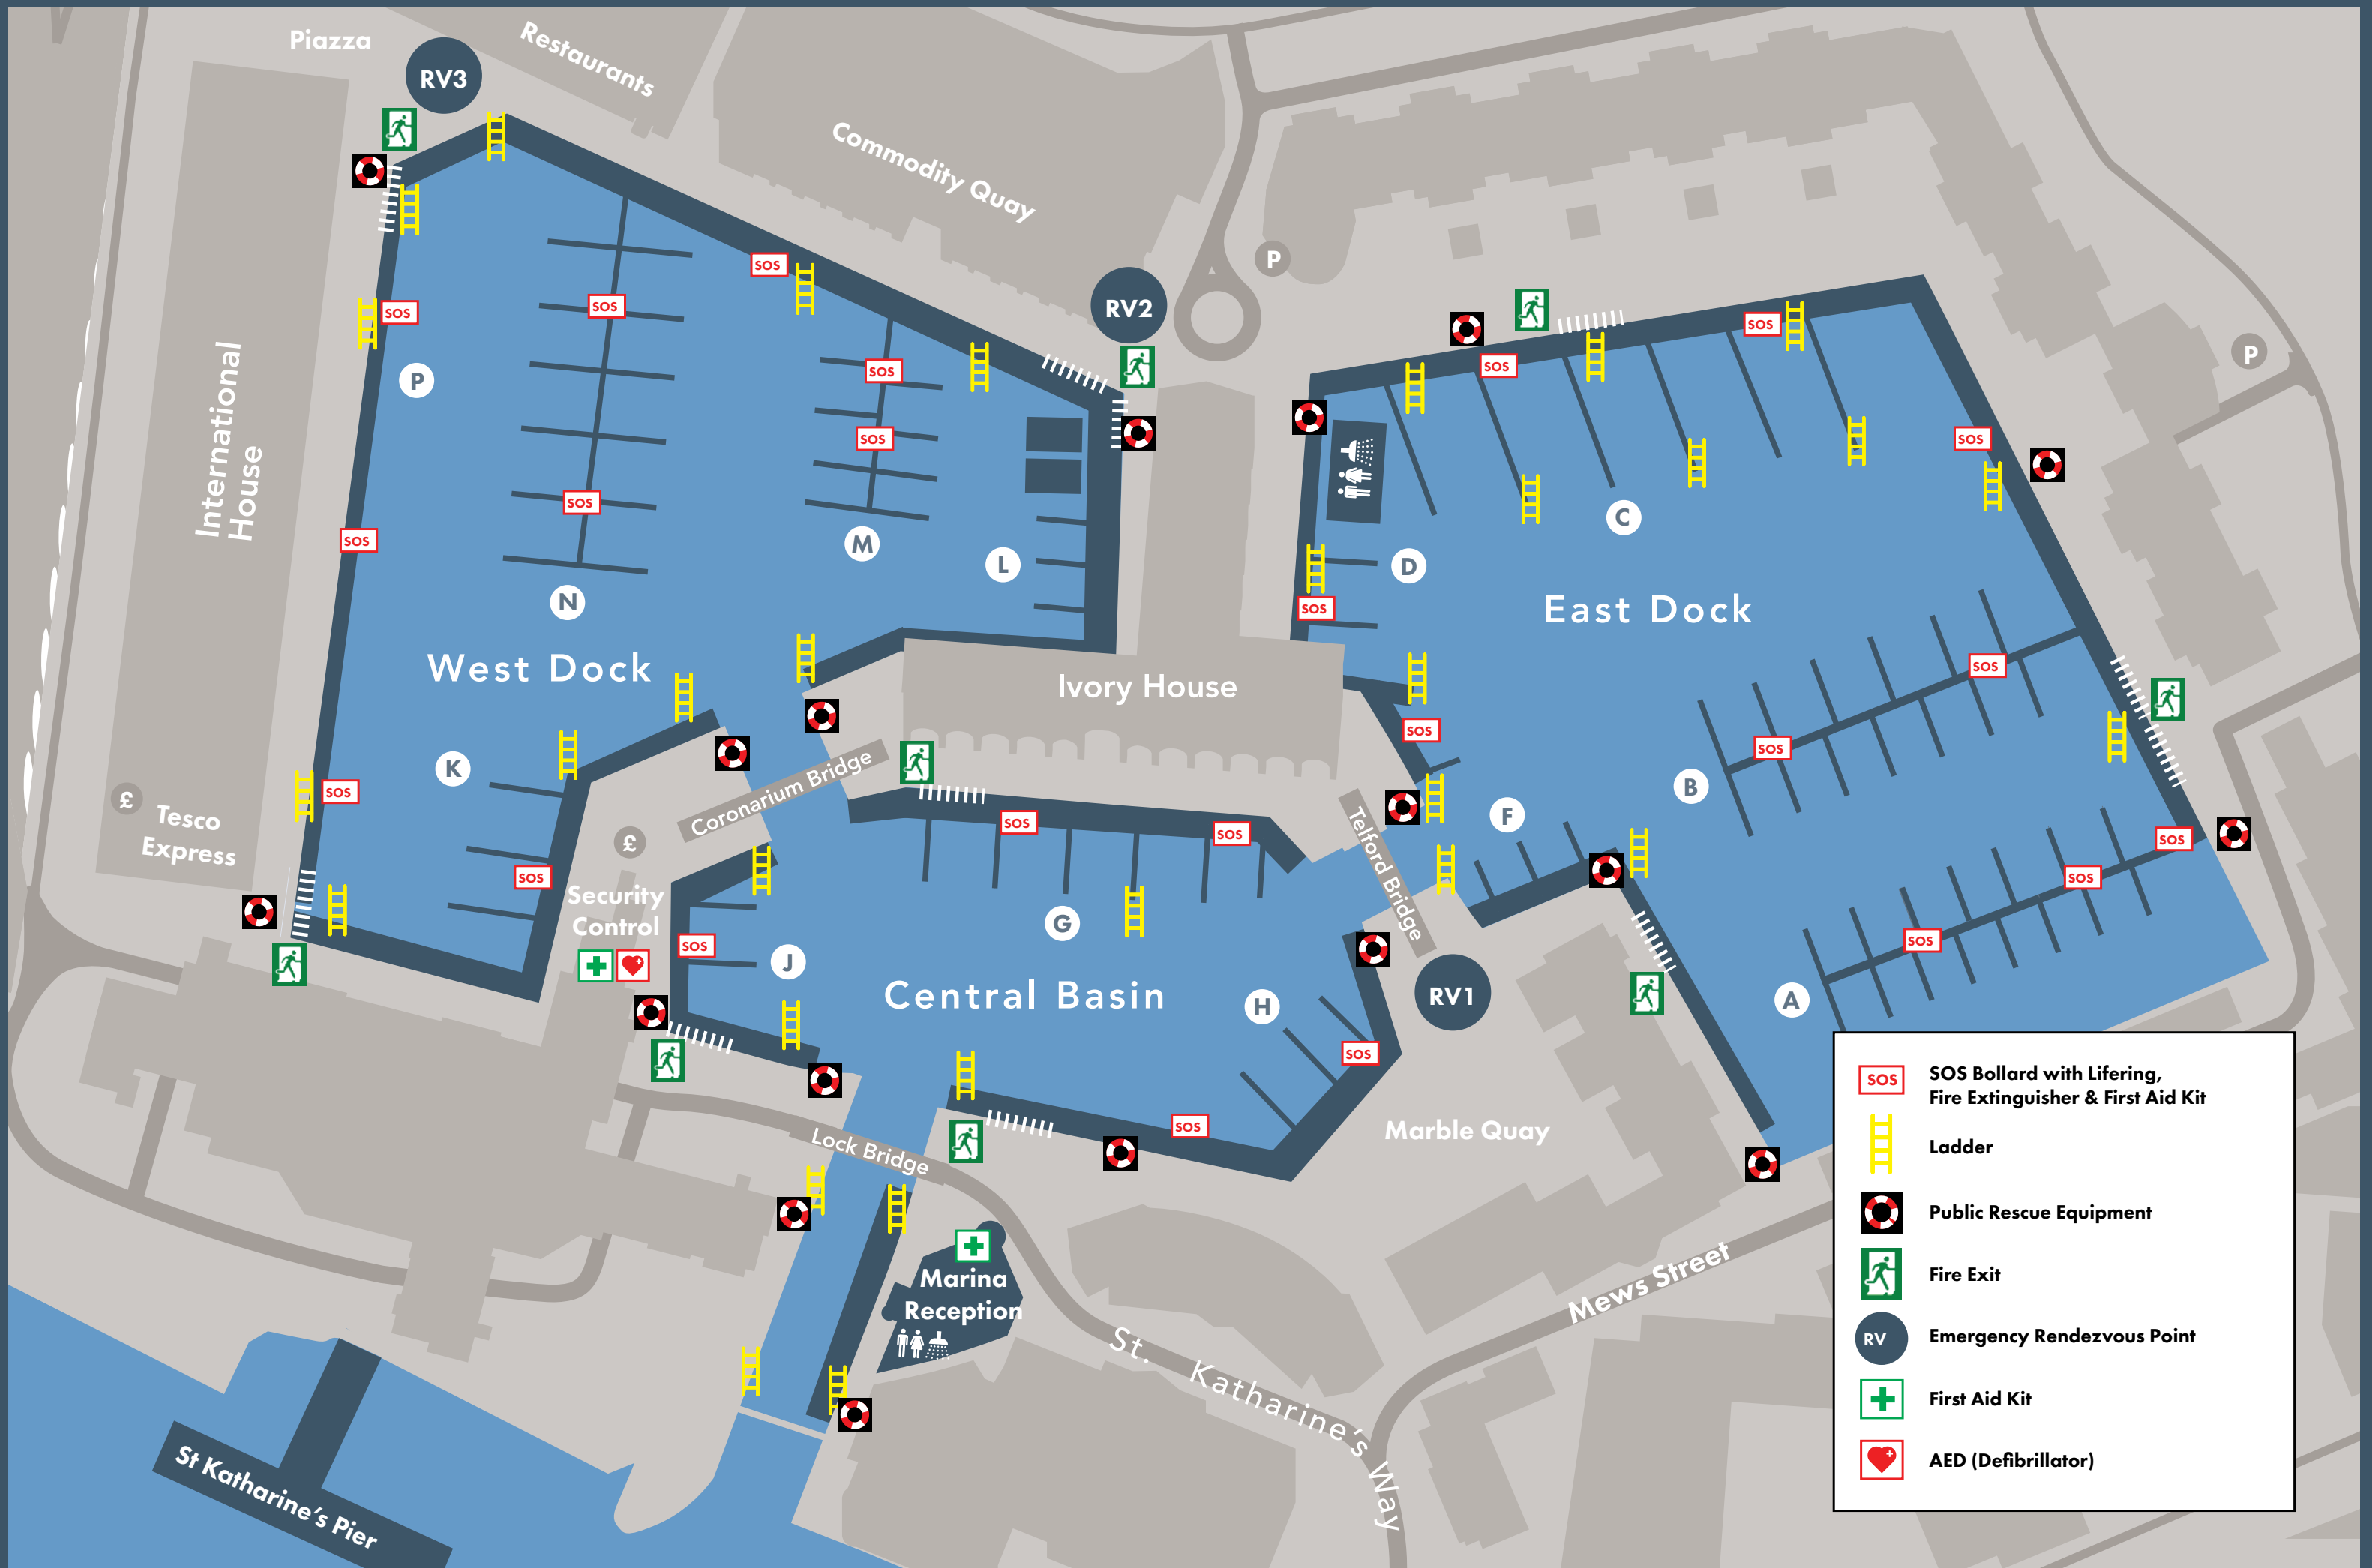

ST. KATHARINE DOCKS
AN ELEGANT DESTINATION

MARINA PLAN

	SOS Bollard with Lifering, Fire Extinguisher & First Aid Kit
	Ladder
	Public Rescue Equipment
	Fire Exit
	Emergency Rendezvous Point
	First Aid Kit
	AED (Defibrillator)